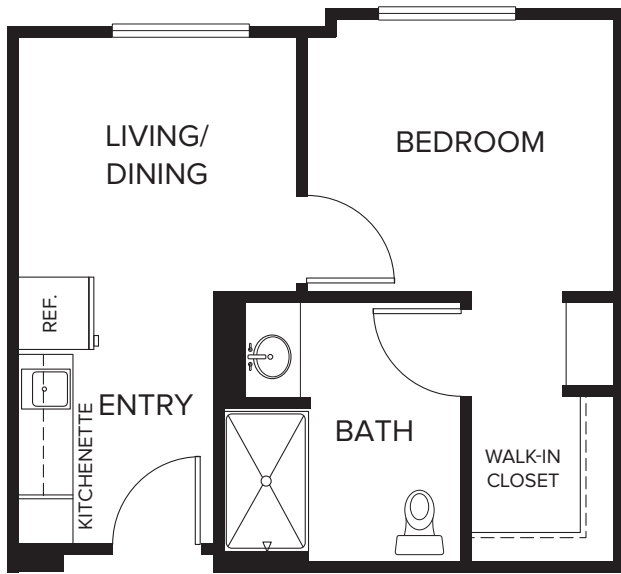

# Assisted Living Floor Plans

**One Bedroom • Approx. 400 Sq. Ft.**

**One Bedroom Deluxe • Approx. 578 Sq. Ft.**

**Two Bedroom • Approx. 600 Sq. Ft.**

**Two Bedroom • Approx. 615 Sq. Ft.**