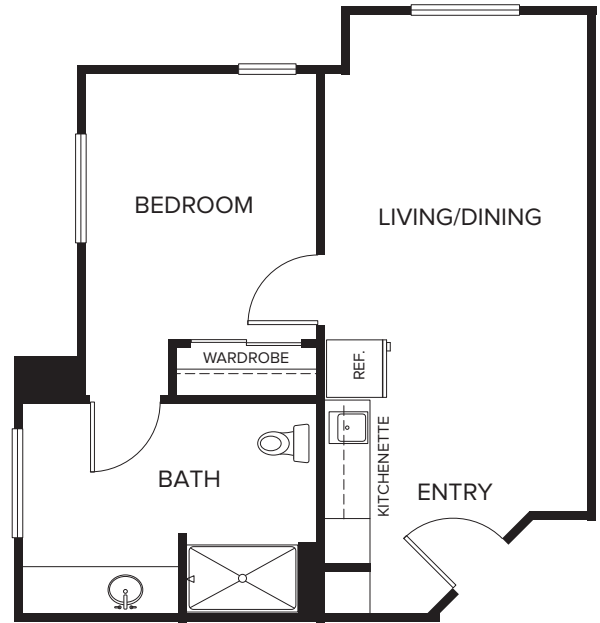

# Assisted Living Floor Plans

**One Bedroom • Approx. 400 Sq. Ft.**

**One Bedroom Deluxe • Approx. 578 Sq. Ft.**

**Two Bedroom • Approx. 600 Sq. Ft.**

**Two Bedroom • Approx. 615 Sq. Ft.**