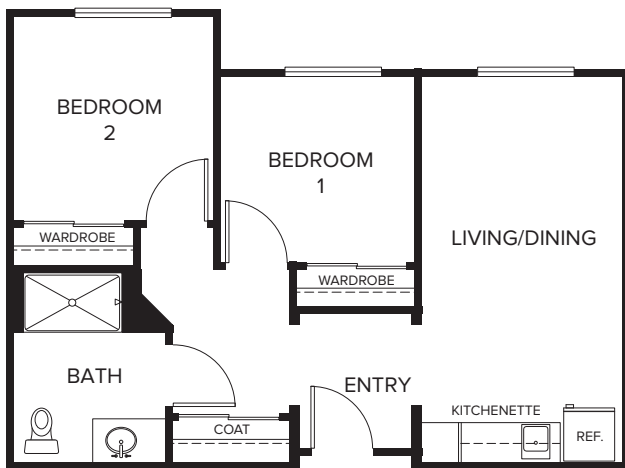

# Assisted Living Floor Plans

**One Bedroom • Approx. 400 Sq. Ft.**

**One Bedroom Deluxe • Approx. 578 Sq. Ft.**

**Two Bedroom • Approx. 600 Sq. Ft.**

**Two Bedroom • Approx. 615 Sq. Ft.**