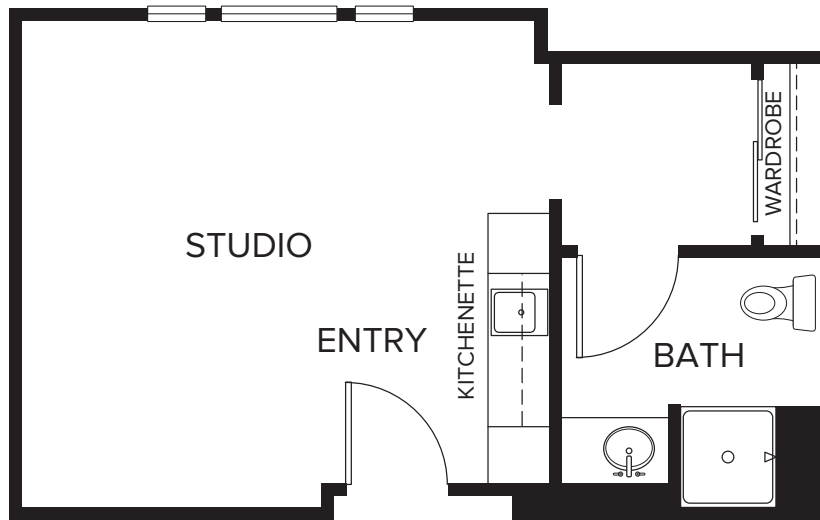

Assisted Living Floor Plans

Studio Suite • Approx. 360 Sq. Ft.

Studio • Approx. 315 Sq. Ft.

Studio Deluxe • Approx. 342 Sq. Ft.