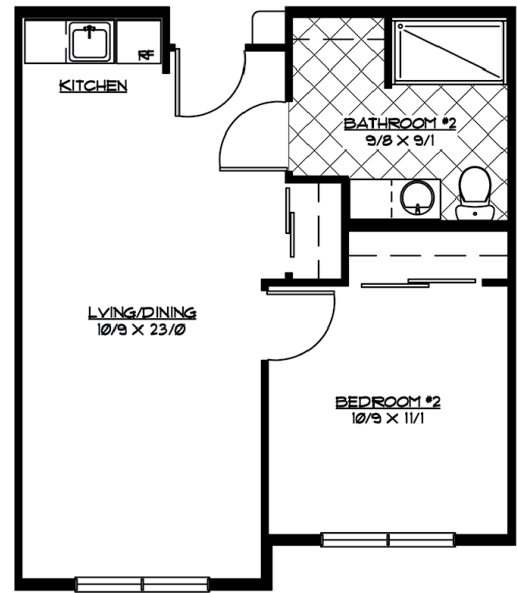

Assisted Living Floor Plans

Studio • Approx. 384 Sq. Ft.

One Bedroom • Approx. 550 Sq. Ft.

Deluxe One Bedroom • Approx. 768 Sq. Ft.

Two Bedroom • Approx. 814 Sq. Ft.