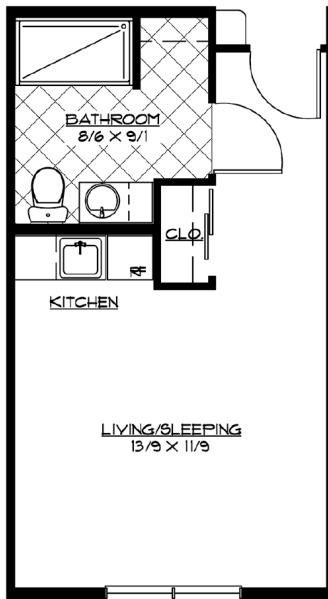

Assisted Living Floor Plans

Studio • Approx. 384 Sq. Ft.

One Bedroom • Approx. 550 Sq. Ft.

Deluxe One Bedroom • Approx. 768 Sq. Ft.

Two Bedroom • Approx. 814 Sq. Ft.