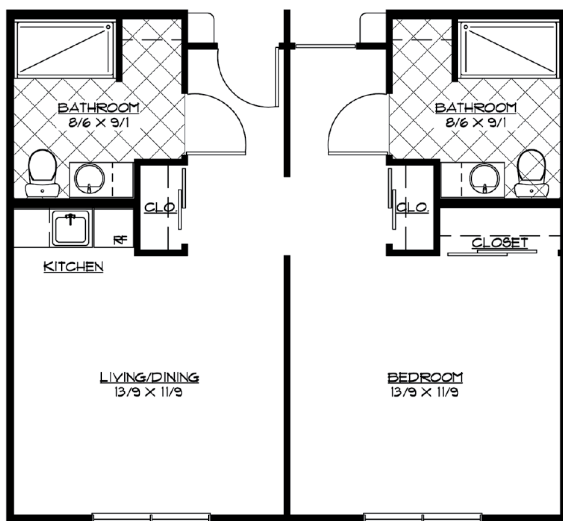

Assisted Living Floor Plans

Studio • Approx. 384 Sq. Ft.

One Bedroom • Approx. 550 Sq. Ft.

Deluxe One Bedroom • Approx. 768 Sq. Ft.

Two Bedroom • Approx. 814 Sq. Ft.