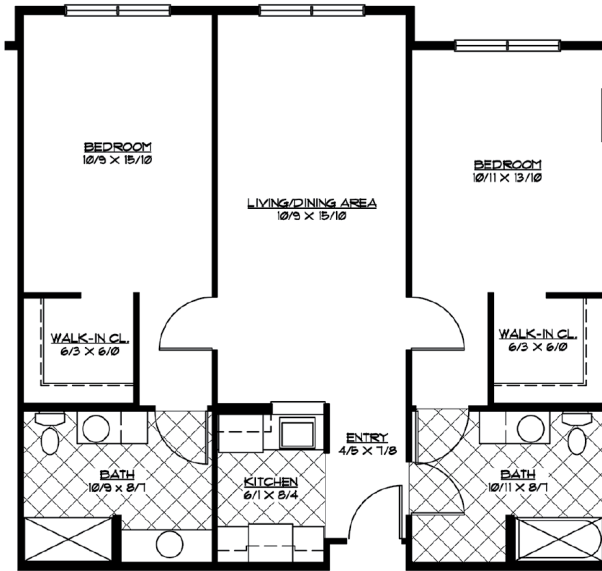

Independent Living Floor Plans

Two Bedroom • Approx. 1,042 Sq. Ft.

Deluxe Two Bedroom • Approx. 1,260 Sq. Ft.