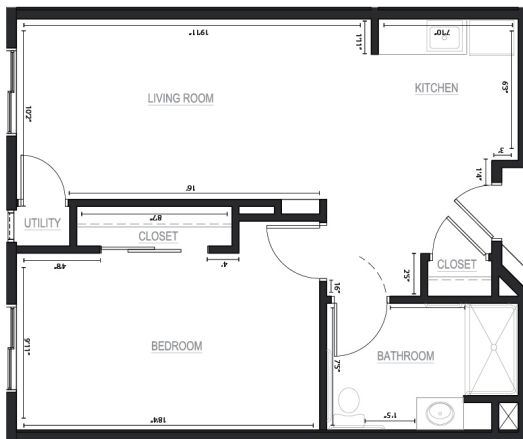

Assisted Living Floor Plans

One Bedroom • Approx. 546 Sq. Ft.

One Bedroom • Approx. 596 Sq. Ft.

One Bedroom • Approx. 650 Sq. Ft.

One Bedroom • Approx. 673 Sq. Ft.