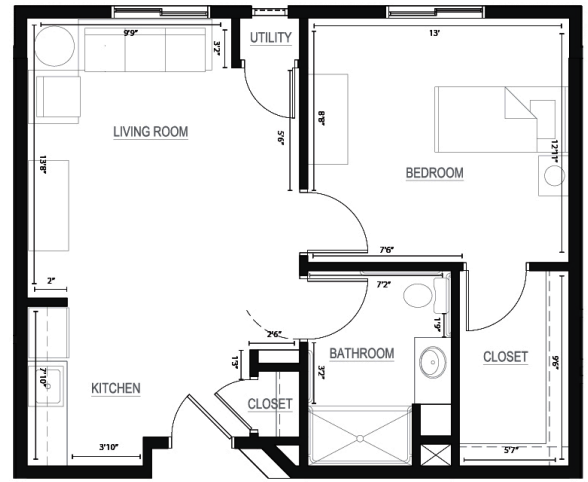

Assisted Living Floor Plans

One Bedroom • Approx. 546 Sq. Ft.

One Bedroom • Approx. 596 Sq. Ft.

One Bedroom • Approx. 650 Sq. Ft.

One Bedroom • Approx. 673 Sq. Ft.