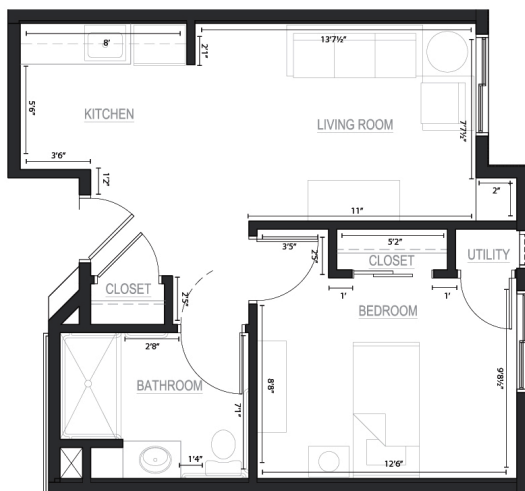

# Assisted Living Floor Plans

**Studio • Approx. 389 Sq. Ft.**

**Studio • Approx. 407 Sq. Ft.**

**One Bedroom • Approx. 488 Sq. Ft.**

**One Bedroom • Approx. 495 Sq. Ft.**