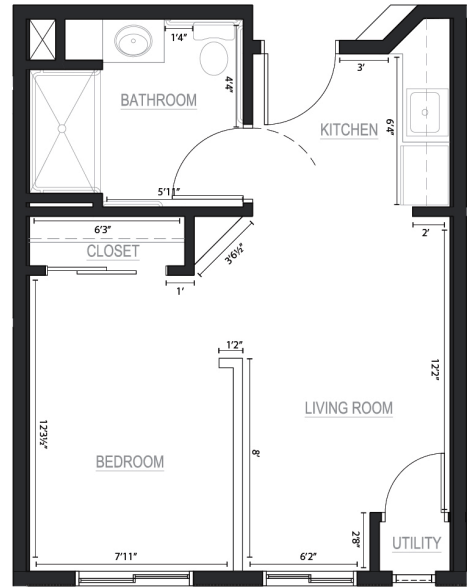

# Assisted Living Floor Plans

**Studio • Approx. 389 Sq. Ft.**

**Studio • Approx. 407 Sq. Ft.**

**One Bedroom • Approx. 488 Sq. Ft.**

**One Bedroom • Approx. 495 Sq. Ft.**