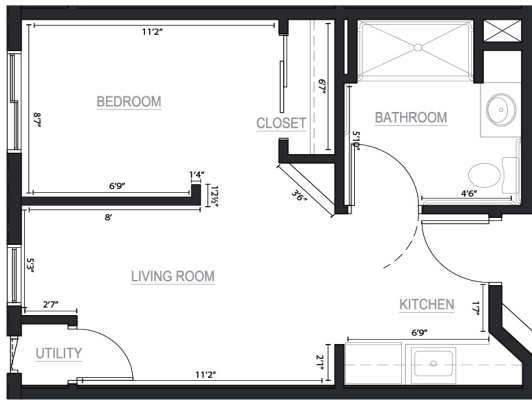

# Assisted Living Floor Plans

**Studio • Approx. 389 Sq. Ft.**

**Studio • Approx. 407 Sq. Ft.**

**One Bedroom • Approx. 488 Sq. Ft.**

**One Bedroom • Approx. 495 Sq. Ft.**