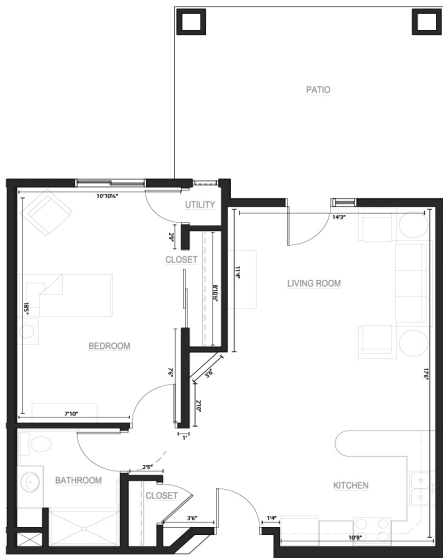

Independent Living Floor Plans

Deluxe One Bedroom • Approx. 780 Sq. Ft.

Deluxe One Bedroom • Approx. 814 Sq. Ft.

Deluxe One Bedroom • Approx. 826 Sq. Ft.

Two Bedroom • Approx. 907 Sq. Ft.