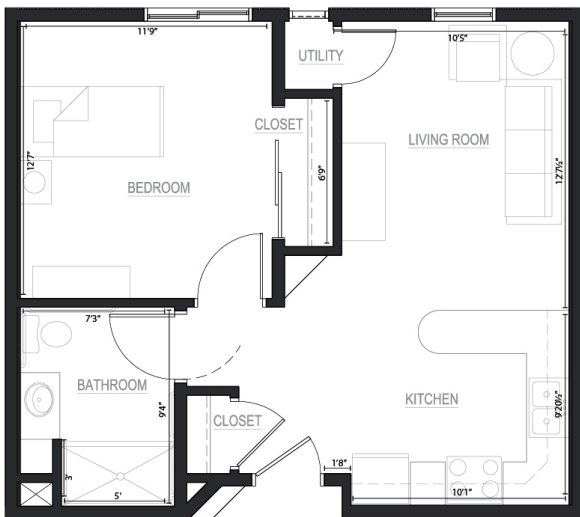

Independent Living Floor Plans

Studio • Approx. 434 Sq. Ft.

Deluxe Studio • Approx. 528 Sq. Ft.

One Bedroom • Approx. 555 Sq. Ft.

Deluxe One Bedroom • Approx. 605 Sq. Ft.