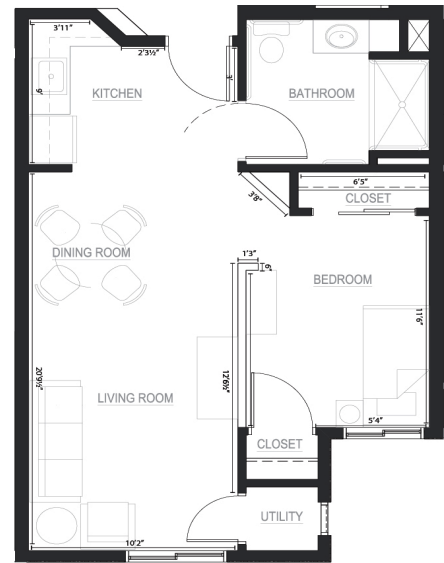

Independent Living Floor Plans

Studio • Approx. 434 Sq. Ft.

Deluxe Studio • Approx. 528 Sq. Ft.

One Bedroom • Approx. 555 Sq. Ft.

Deluxe One Bedroom • Approx. 605 Sq. Ft.