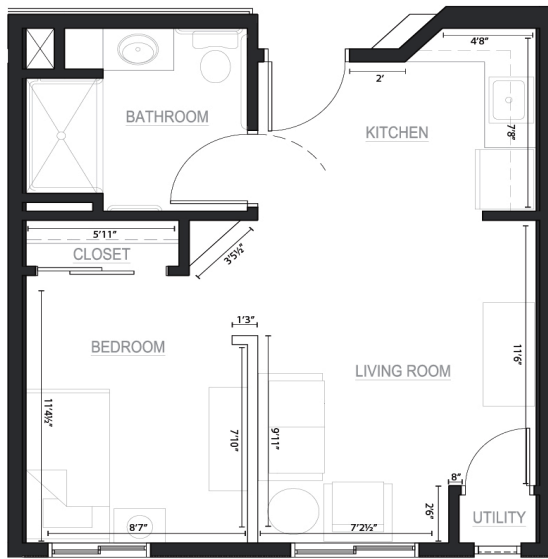

Independent Living Floor Plans

Studio • Approx. 434 Sq. Ft.

Deluxe Studio • Approx. 528 Sq. Ft.

One Bedroom • Approx. 555 Sq. Ft.

Deluxe One Bedroom • Approx. 605 Sq. Ft.