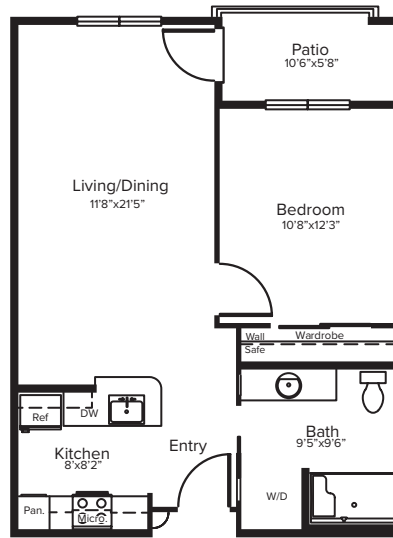

Independent Living Floor Plans

One Bedroom • Approx. 718-752 Sq. Ft.

One Bedroom/Den • Approx. 858-912 Sq. Ft.

Two Bedroom • Approx. 1,137-1,142 Sq. Ft.