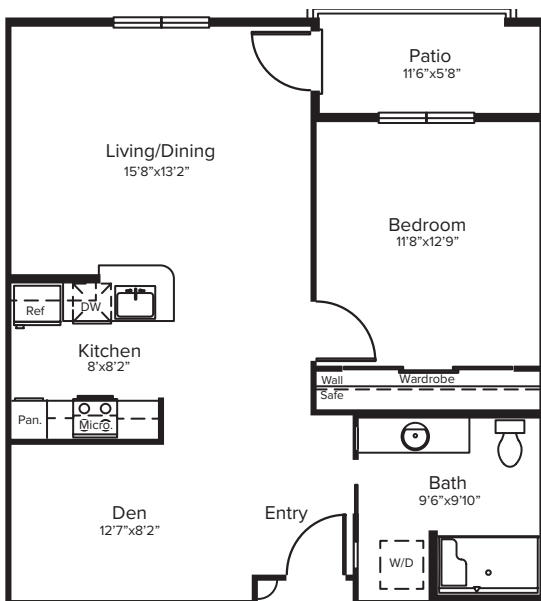

Independent Living Floor Plans

One Bedroom • Approx. 718-752 Sq. Ft.

One Bedroom/Den • Approx. 858-912 Sq. Ft.

Two Bedroom • Approx. 1,137-1,142 Sq. Ft.