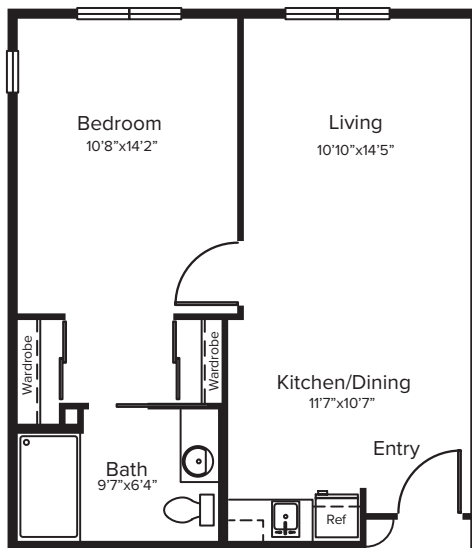

# Assisted Living Floor Plans

**Studio** • Approx. 450 Sq. Ft.

**One Bedroom** • Approx. 572-607 Sq. Ft.

**Friendship Suite** • Approx. 832-897 Sq. Ft.