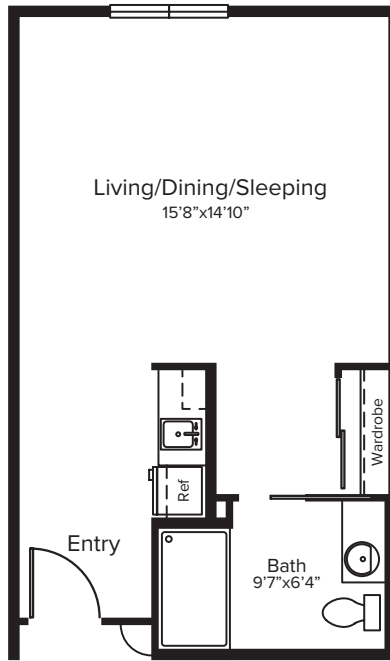

# Assisted Living Floor Plans

**Studio** • Approx. 450 Sq. Ft.

**One Bedroom** • Approx. 572-607 Sq. Ft.

**Friendship Suite** • Approx. 832-897 Sq. Ft.