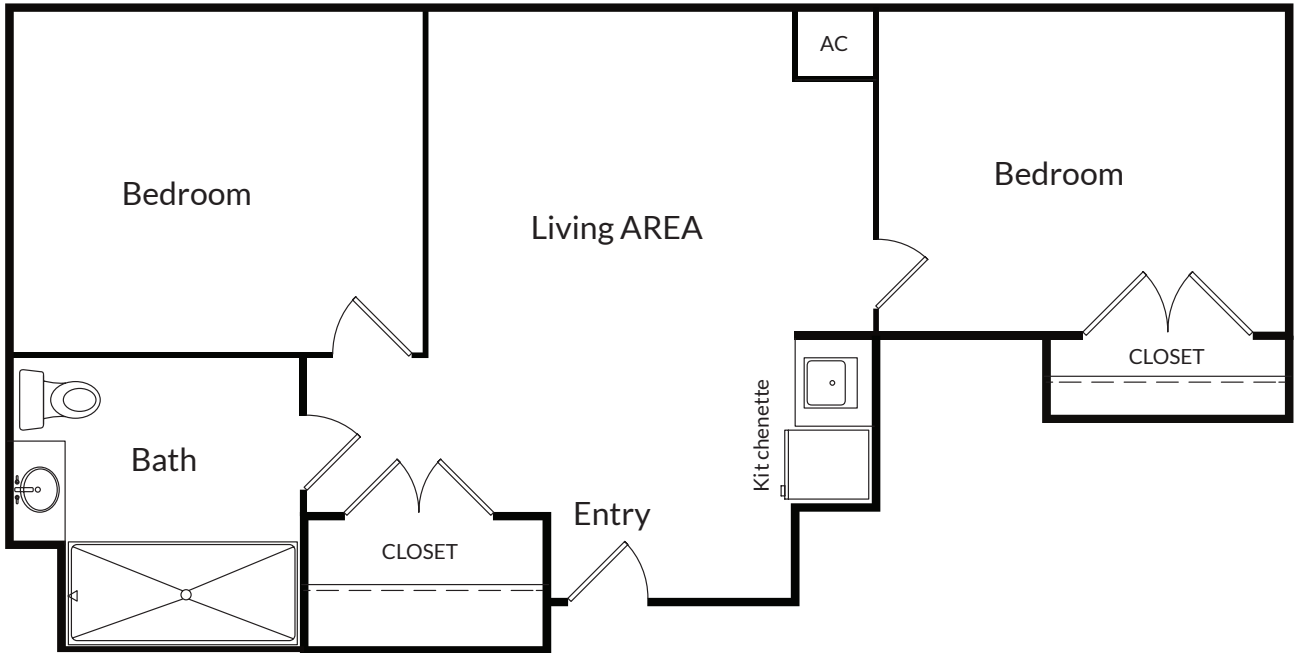

# Assisted Living Floor Plans

Two Bedroom A • Approx. 606 Sq. Ft.

Two Bedroom • Approx. 739 Sq. Ft.