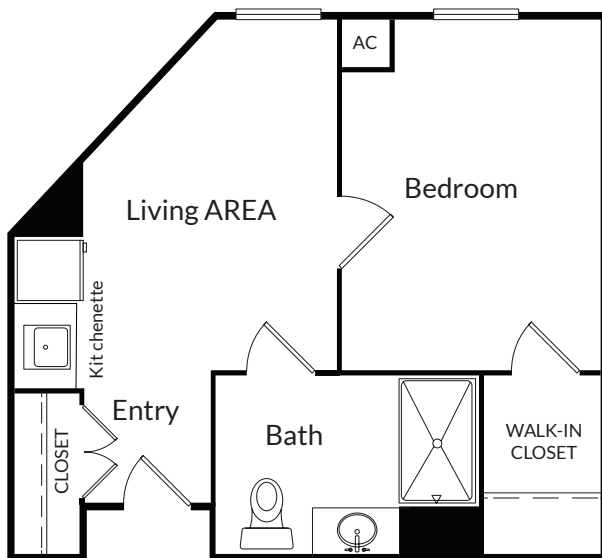

Assisted Living Floor Plans

Studio • Approx. 332 Sq. Ft.

One Bedroom • Approx. 432 Sq. Ft.

One Bedroom • Approx. 442 Sq. Ft.