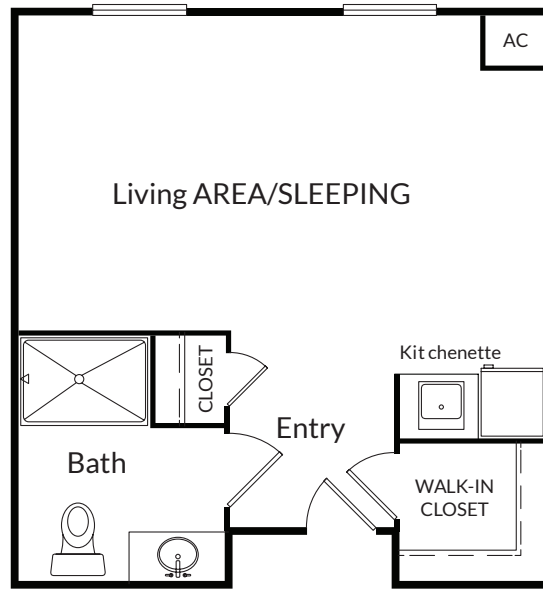

Assisted Living Floor Plans

Studio • Approx. 332 Sq. Ft.

One Bedroom • Approx. 432 Sq. Ft.

One Bedroom • Approx. 442 Sq. Ft.