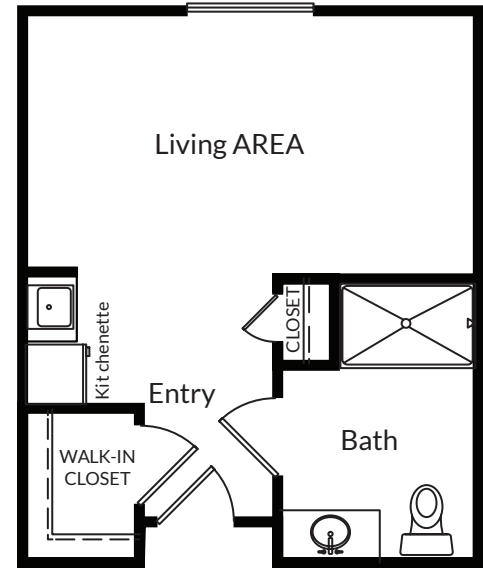

Assisted Living Floor Plans

Studio Approx. 340 Sq. Ft.

Studio Approx. 355 Sq. Ft.

One Bedroom Approx. 470 Sq. Ft.