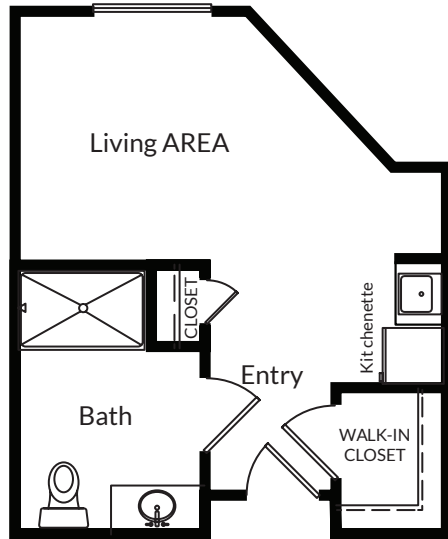

Assisted Living Floor Plans

Studio Approx. 340 Sq. Ft.

Studio Approx. 355 Sq. Ft.

One Bedroom Approx. 470 Sq. Ft.